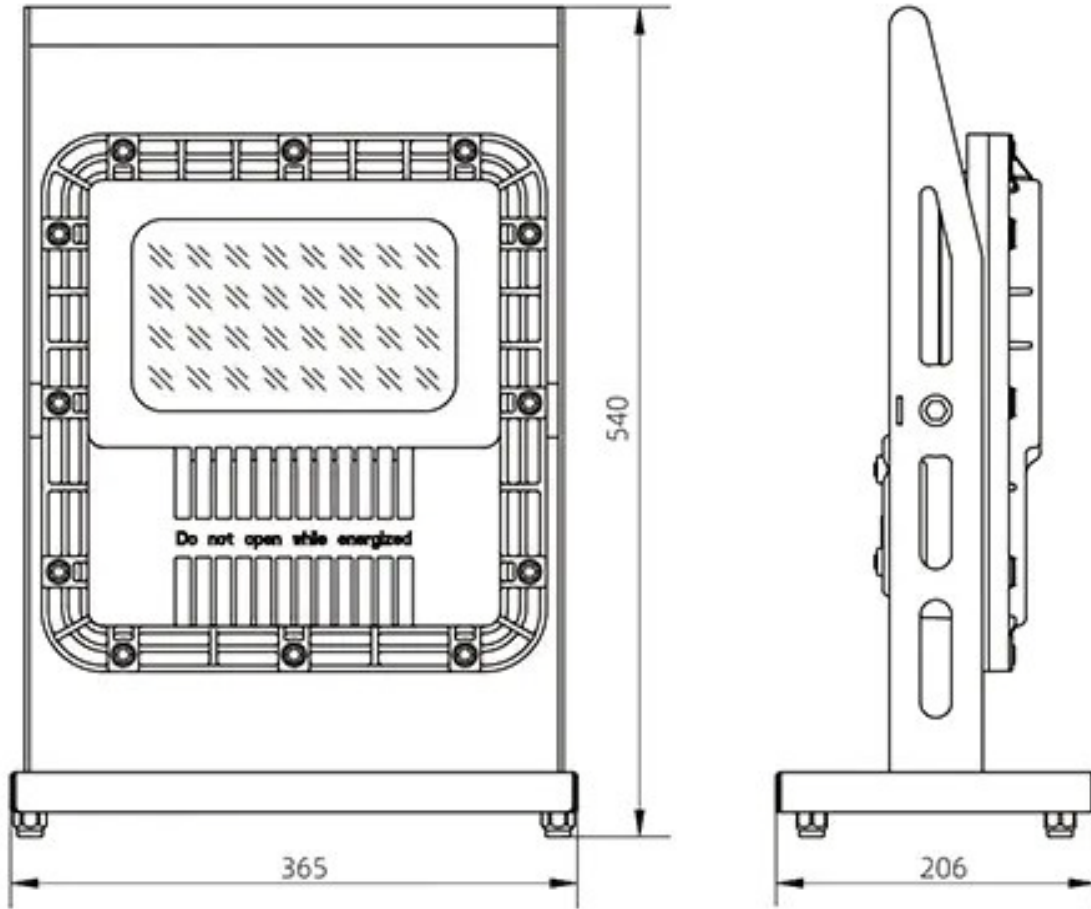

فرست اوتوماشن

Light Fittings

Series CZ0878 /211

Contact

info@first-automation.com.eg/ • 01101619222 – 01100200886 • <https://first-automation.com.eg/>

فرست اوتوماشن

Light Fittings

Series CZ0878 /211

订购规格 Order specifications

图样 Illustration	配光 Light distribution	光通量 Luminous flux	功率 Power	温度组别T* Temperature class*				重量(kg) Weight	订购号 Order No.	
				Ta≤40°C		Ta≤55°C				
				气体 Gas	粉尘 Dust	气体 Gas	粉尘 Dust			
	宽光型 Wide beam	5244 lm	60W	T6	T70°C	T6	T85°C	8.8	CZ0878/211P-LED0060W WB5-17-□-DC1	
		6872 lm	75W	T6	T70°C	T5	T85°C	9.0	CZ0878/211P-LED0075W WB5-17-□-DC1	
		7594 lm	90W	T6	T80°C	T5	T90°C	9.3	CZ0878/211P-LED0090W WB5-17-□-DC1	
	窄光型 Narrow beam	6105 lm	60W	T6	T70°C	T6	T85°C	8.8	CZ0878/211P-LED0060W NB5-17-□-DC1	
		8674 lm	75W	T6	T70°C	T5	T85°C	9.0	CZ0878/211P-LED0075W NB5-17-□-DC1	
		9256 lm	90W	T6	T80°C	T5	T90°C	9.3	CZ0878/211P-LED0090W NB5-17-□-DC1	
	P-手提移动式安装 Portable mounting	标准型 Standard beam	6059 lm	60W	T6	T70°C	T6	T85°C	8.8	CZ0878/211P-LED0060W 1 5-17-□-DC1
			7050 lm	75W	T6	T70°C	T5	T85°C	9.0	CZ0878/211P-LED0075W 1 5-17-□-DC1
			8747 lm	90W	T6	T80°C	T5	T90°C	9.3	CZ0878/211P-LED0090W 1 5-17-□-DC1