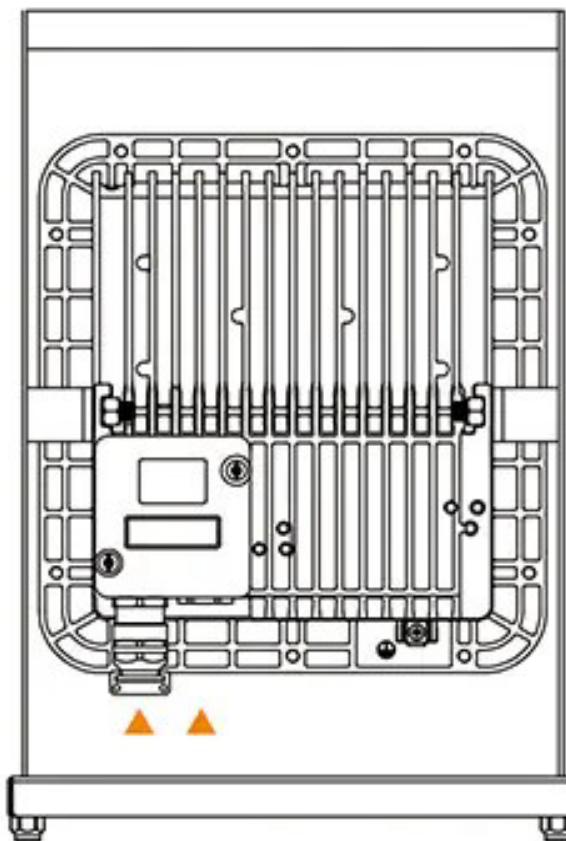

فرست اوتوماشن

Light Fittings

Series CZ0878 /211

Contact

info@first-automation.com.eg/ • 01101619222 – 01100200886 • <https://first-automation.com.eg/>

فرست اوتوماشن

Light Fittings

Series CZ0878 /211

订购规格 Order specifications

图样 Illustration	配光 Light distribution	光通量 Luminous flux	功率 Power	温度组别T* Temperature class*				重量(kg) Weight	订购号 Order No.	
				Ta≤40°C		Ta≤55°C				
				气体 Gas	粉尘 Dust	气体 Gas	粉尘 Dust			
	宽光型 Wide beam	5244 lm	60W	T6	T70°C	T6	T85°C	8.8	CZ0878/211P-LED0060W WB5-17-□-DC1	
		6872 lm	75W	T6	T70°C	T5	T85°C	9.0	CZ0878/211P-LED0075W WB5-17-□-DC1	
		7594 lm	90W	T6	T80°C	T5	T90°C	9.3	CZ0878/211P-LED0090W WB5-17-□-DC1	
	窄光型 Narrow beam	6105 lm	60W	T6	T70°C	T6	T85°C	8.8	CZ0878/211P-LED0060W NB5-17-□-DC1	
		8674 lm	75W	T6	T70°C	T5	T85°C	9.0	CZ0878/211P-LED0075W NB5-17-□-DC1	
		9256 lm	90W	T6	T80°C	T5	T90°C	9.3	CZ0878/211P-LED0090W NB5-17-□-DC1	
	P-手提移动式安装 Portable mounting	标准型 Standard beam	6059 lm	60W	T6	T70°C	T6	T85°C	8.8	CZ0878/211P-LED0060W 1 5-17-□-DC1
			7050 lm	75W	T6	T70°C	T5	T85°C	9.0	CZ0878/211P-LED0075W 1 5-17-□-DC1
			8747 lm	90W	T6	T80°C	T5	T90°C	9.3	CZ0878/211P-LED0090W 1 5-17-□-DC1