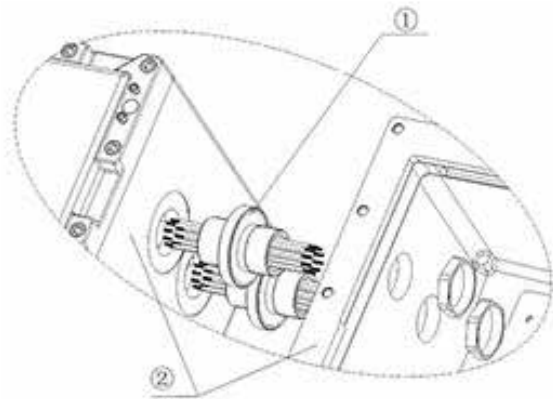

Cable Bushing

Series CZ2000 – 2B

Products Features

- CZ2000/1-BA7 Switch modules have 2P or 4P for options, can be used together with 11 different operation heads (pushbuttons, switches, key operated switches, E-stop pushbuttons).
- CZ2000/1-BB7 control switch module, available in 2P~12P control functions.
- CZ2000/1-BD7 Signal lamp module, LED light source, four voltage ratings, five colors in red, green, yellow, white, blue are available.
- CZ2000/1-BG7 Light-control switch module, can be applied to Ex d or Ex e enclosure.
- CZ2000/1-BP7 Flameproof potentiometer module, 100Ω~2MΩ, Max 0.1W.
- CZ2000/1-B□ switch handle, to operate the switch modules 63A, 100A, 250A, 400A, 630A from the front. or to operate the switch modules 100A, 250A from the side.
- CZ2000/1-BW7 observation window for instruments φ64mm, φ89mm.
- CZ2000/1-BI7 observation and operation window for instruments, window have four sizes.
- CZ2000/2A Flameproof cable bushing, thread size M16 to M80, conductor size 0.5mm²-120mm².
- CZ2000/2B Flameproof cable bushing, thread M50, conductor size 0.5mm²-120mm², to be used for the connection of two Ex d enclosures.
- CZ2000/3 Flameproof binding pillar, thread M42, wiring capacity 50mm²-240mm².
- International IECEx approval, European union ATEX certifications (U).
- Accessories: special spanner, label, safety latch.

فرست اوتوماشن

Cable Bushing

Series CZ2000 – 2B

Illustration	Order No.
	CZ2000/2B-LM50-64-0.5
	CZ2000/2B-LM50-48.0-75
	CZ2000/2B-LM50-38-1
	CZ2000/2B-LM50-38-15.
	CZ2000/2B-LM50-26-25.
	CZ2000/2B-LM50-19-4
	CZ2000/2B-LM50-14-6
	CZ2000/2B-LM50-8-10
	CZ2000/2B-LM50-7-16
	CZ2000/2B-LM50-4-25
	CZ2000/2B-LM50-3-35
	CZ2000/2B-LM50-2-50
	CZ2000/2B-LM50-1-70
	CZ2000/2B-LM50-1-95
CZ2000/2B-LM50-1-120	

فرست اوتوماشن

Cable Bushing

Series CZ2000 – 2B

- ① CZ2000/2B Ex d Flameproof cable bushing
- ② Ex d box

Outline dimensions