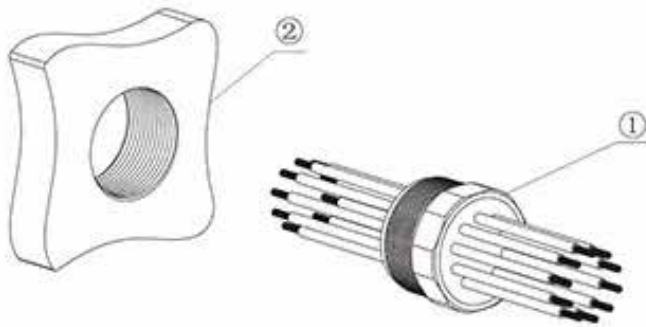

فرست اوتوماشن

Cable Bushing

Series CZ2000 – 2A

- ① CZ2000/2 Ex d Flameproof cable bushing
- ② Ex d box