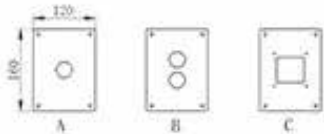

Method

CZ1342/5140-011