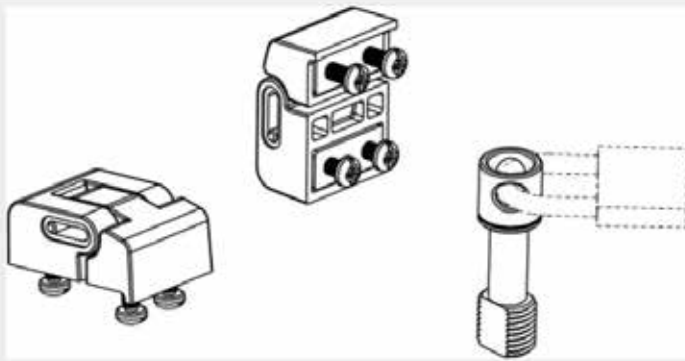

فرست اوتوماشن

Control Box

Series CZ1242

Accessories

Code: CZ8000-4036/6, CZ8000-4036/10

Earthing screw M6×38mm

Earthing screw M10×55mm

Hinges 2pcs and padlock 1pcs