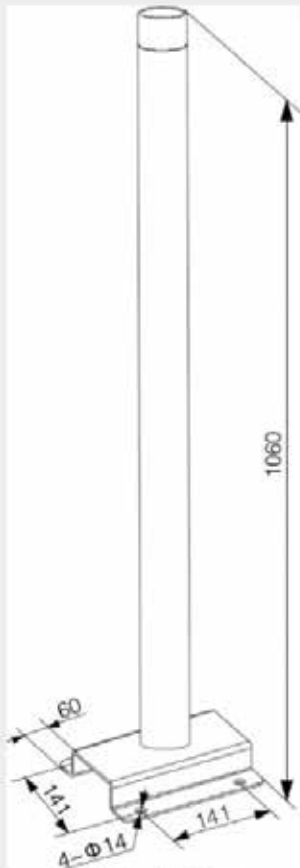

فرست اوتوماشن

Control Box

Series CZ1242

Accessories

Code: CZ8000-4036/6, CZ8000-4036/10

Earthing screw M6×38mm

Earthing screw M10×55mm

Hinges 2pcs and padlock 1pcs