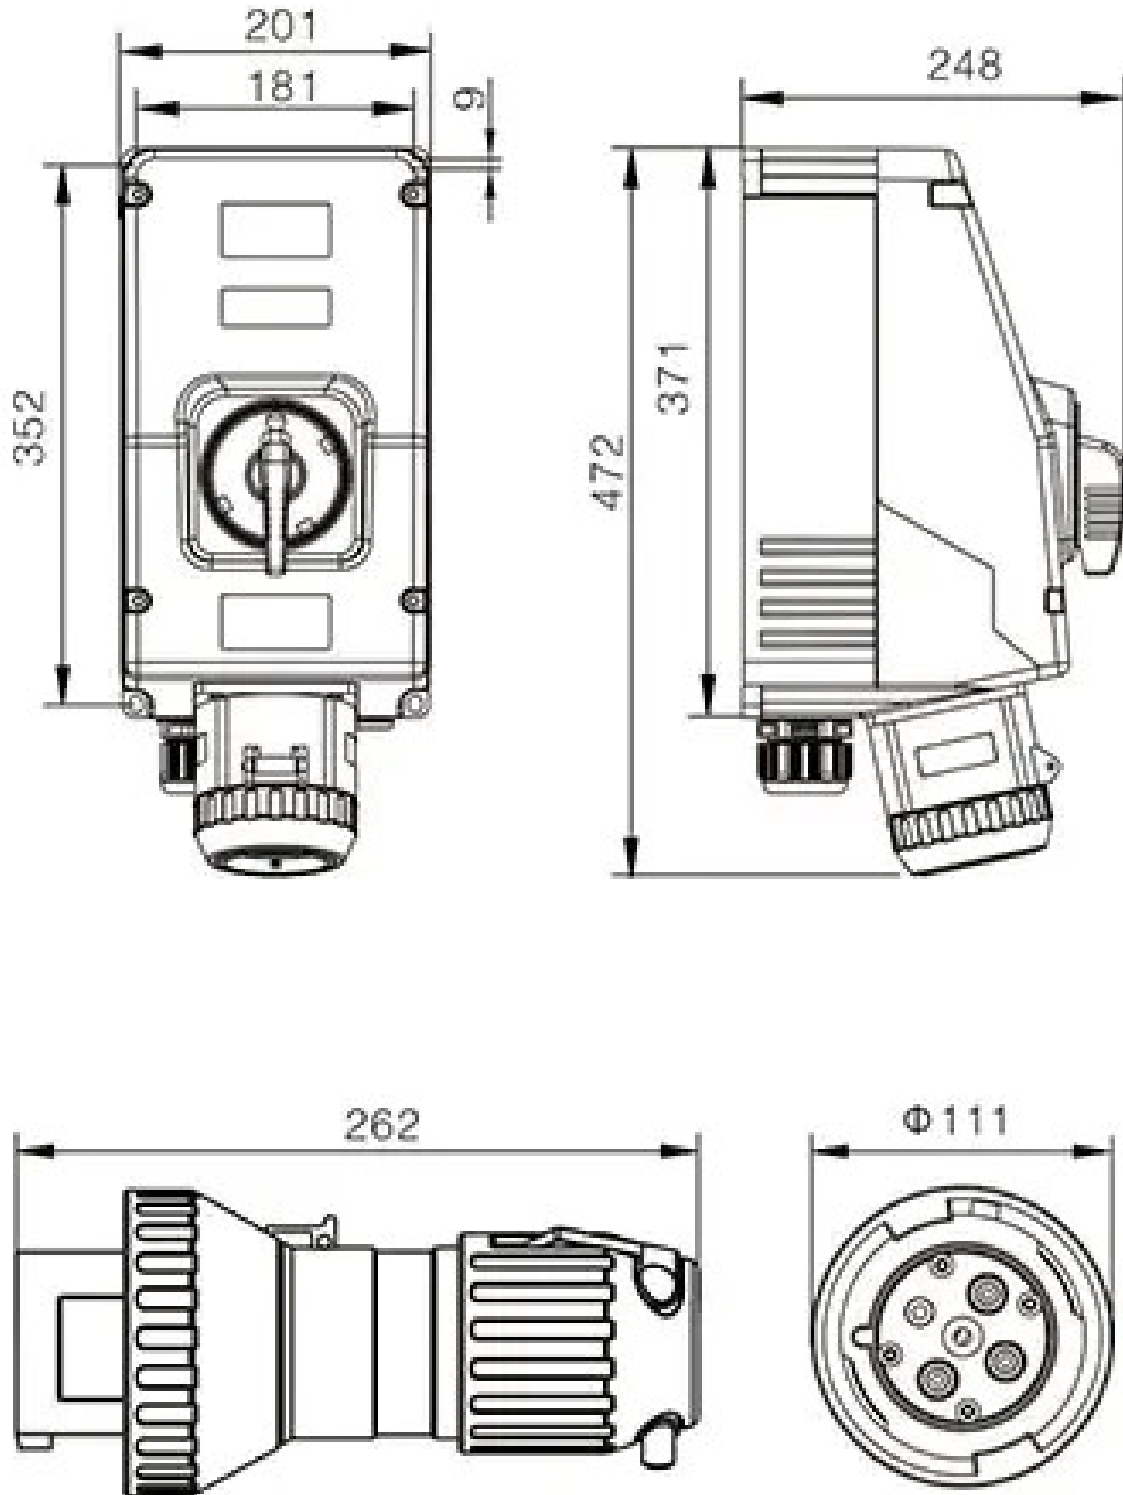

فرست اوتوماشن

Plugs & Sockets

Series CZ0253

فرست اوتوماشن

Plugs & Sockets

Series CZ0253

Illustration	Poles	Order No.	Illustration	Poles	Order No.	Illustration	Poles	Order No.																
  Wall type socket Panel type socket Coupler type socket Plug Plug with protective cover CZ0251	2P	CZ0251-420000-01 CZ0251-820000-01 CZ0251-320000-01 CZ0251-720000-01 CZ0251-720000-34	 Wall type socket Panel type socket Coupler type socket Plug Plug with protective cover CZ0252	4P	CZ0252-440900-01 CZ0252-840900-01 CZ0252-340900-01 CZ0252-740900-01 CZ0252-740900-34	 Wall type socket Plug Plug with protective cover CZ0254	4P	CZ0253-440900-01 CZ0253-740900-01 CZ0253-740900-34 CZ0253-440600-01 CZ0253-440640-01 CZ0253-740600-01 CZ0253-740600-34 CZ0253-440700-01 CZ0253-440740-01 CZ0253-740700-01 CZ0253-740700-34 CZ0253-440500-01 CZ0253-440540-01 CZ0253-740500-01 CZ0253-740500-34																
		3P			CZ0251-430000-01 CZ0251-830000-01 CZ0251-330000-01 CZ0251-730000-01 CZ0251-730000-34			 Plug Plug with protective cover CZ0252	5P	CZ0252-440500-01 CZ0252-440540-01 CZ0252-840500-01 CZ0252-340500-01 CZ0252-740500-01 CZ0252-740500-34	 Plug with protective cover CZ0254	5P	CZ0253-450600-01 CZ0253-450640-01 CZ0253-850600-01 CZ0253-350600-01 CZ0253-750600-01 CZ0253-750600-34											
					  Plug Plug with protective cover CZ0251					4P			CZ0251-440900-01 CZ0251-840900-01 CZ0251-340900-01 CZ0251-740900-01 CZ0251-740900-34	 Wall type socket Plug Plug with protective cover CZ0253	4P	CZ0252-440900-01 CZ0252-840900-01 CZ0252-340900-01 CZ0252-740900-01 CZ0252-740900-34	 Wall type socket Plug Plug with protective cover CZ0254	4P	CZ0253-440600-01 CZ0253-440640-01 CZ0253-740600-01 CZ0253-740600-34 CZ0253-440700-01 CZ0253-440740-01 CZ0253-740700-01 CZ0253-740700-34 CZ0253-440500-01 CZ0253-440540-01 CZ0253-740500-01 CZ0253-740500-34					
													5P			CZ0251-440600-01 CZ0251-440640-01 CZ0251-840600-01 CZ0251-340600-01 CZ0251-740600-01 CZ0251-740600-34			 Plug Plug with protective cover CZ0252	5P	CZ0252-450600-01 CZ0252-450640-01 CZ0252-850600-01 CZ0252-350600-01 CZ0252-750600-01 CZ0252-750600-34	 Plug with protective cover CZ0254	5P	CZ0253-450600-01 CZ0253-450640-01 CZ0253-750600-01 CZ0253-750600-34